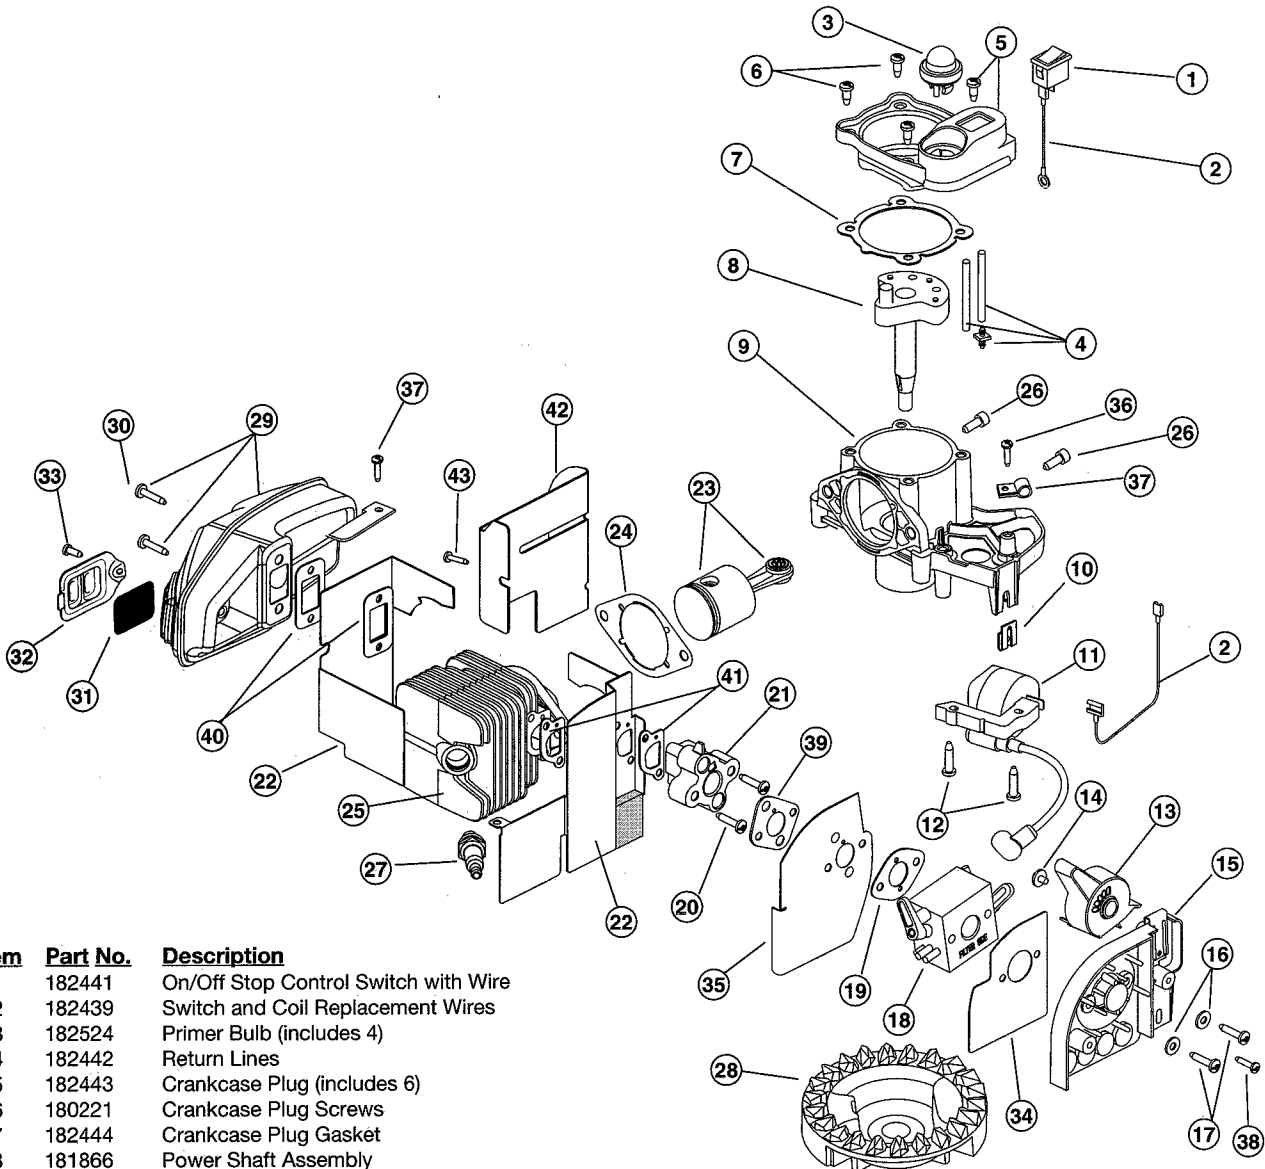

ENGINE PARTS - MODEL 330B / 340BV

2-CYCLE GAS BLOWER / BLOWER-VAC

(Serial Number 910166275 and greater)

Item	Part No.	Description
1	182441	On/Off Stop Control Switch with Wire
2	182439	Switch and Coil Replacement Wires
3	182524	Primer Bulb (includes 4)
4	182442	Return Lines
5	182443	Crankcase Plug (includes 6)
6	180221	Crankcase Plug Screws
7	182444	Crankcase Plug Gasket
8	181866	Power Shaft Assembly
9	182445	Crankcase Assembly (includes 6, 8 & 10)
10	181064	Tinnerman Nut
11	182446	Module Assembly (includes 12)
12	182447	Module Screw
13	182525	Throttle Lever
14	182449	Screw
15	182450	Air Cleaner Base
16	182451	Washer
17	182452	Carburetor Mount Screw
18	182526	Carburetor
19	182454	Carburetor Gasket
20	182455	Spacer Mounting Screw
21	182456	Carburetor Spacer
22	182457	Cylinder Baffle Assembly (includes 40 & 41)
23	182458	Piston and Rod Assembly
24	182459	Cylinder Gasket
25	182460	Cylinder Assembly (includes 24 & 26)
26	182461	Cylinder Bolt
27	610311	Spark Plug
28	182462	Flywheel
29	182463	Muffler Assembly (includes 30-33 & 36)
30	182464	Muffler Mounting Screw
31	182493	Spark Arrestor Screen