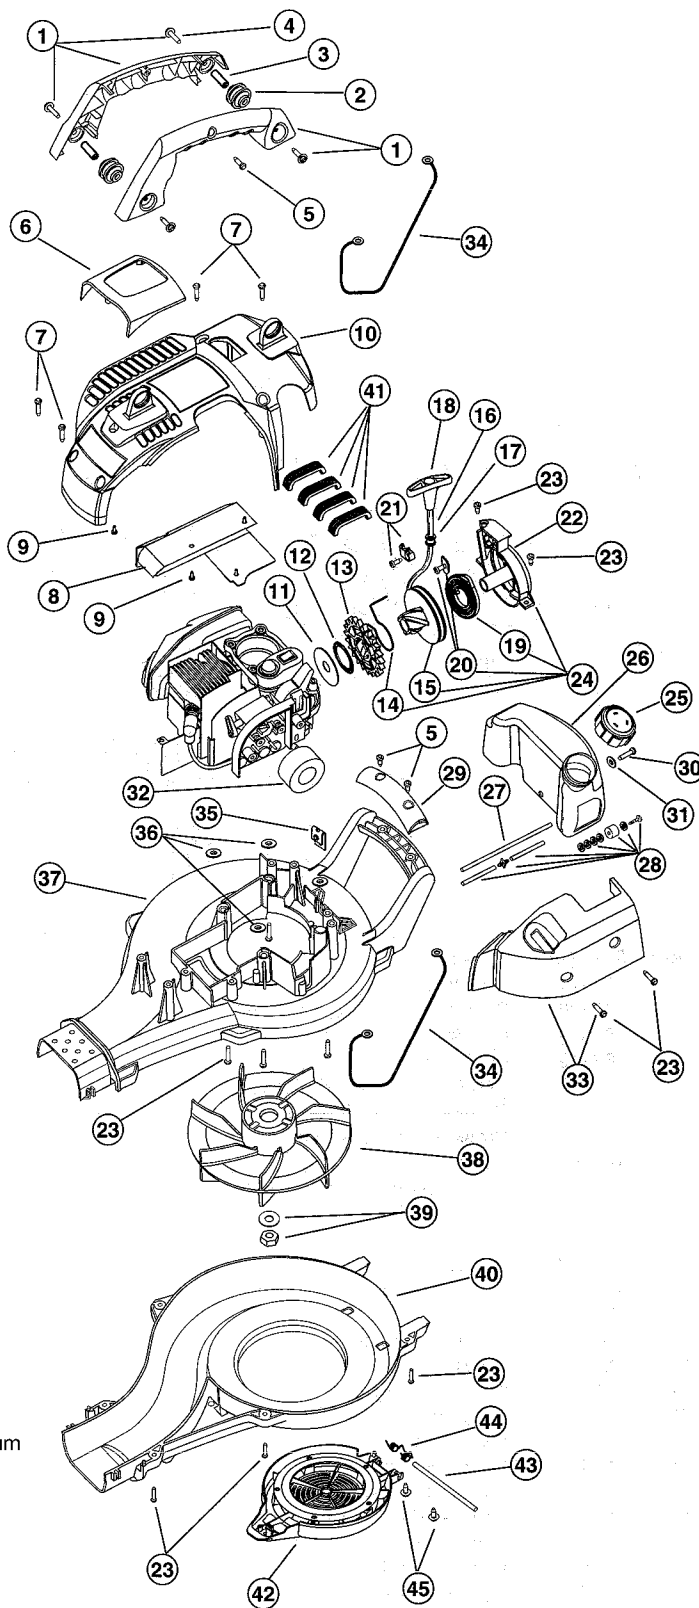

(Serial Number 910166275 and greater)

Item	Part No.	Description
1	182465	Handle Grip Assembly (includes 2-5)
2	182466	Vibration Dampner
3	182467	Dampner Spacer
4	182468	Handle Screw
5	182469	Screw
6	182470	Diverter (includes 9)
7	182471	Cover Screw
8	182473	Muffler Shield
9	182474	Baffle Screw
10	182472	Engine Cover Assembly (includes 7-9)
11	182482	Washer
12	182483	Gear Return Spring
13	182484	Pulley Gear
14	182485	Friction Spring
15	182486	Starter Pulley
16	613103	Rope
17	611061	Rope Guide
18	181079	Pull Handle
19	613102	Rewind Spring
20	182488	Pulley Retainer Assembly
21	182487	Rope Guide Retainer Assembly
22	182489	Recoil Housing
23	147049	Recoil Case Screw
24	182490	Recoil Housing Assembly (includes 11-23)
25	182438	Fuel Cap
26	182492	Fuel Tank Assembly (includes 25-28 & 30-31)
27	182495	Fuel Line
28	182496	Fuel Line Assembly
29	182497	Assist Handle
30	181930	Fuel Tank Screw
31	182568	Washer
32	182500	Air Filter Assembly
33	182501	Air Filter Cover (includes 34
34	182502	Ground Wire
35	181064	Tinnerman Nut
36	182504	Washer
37	182503	Upper Housing Assembly (includes 35 & 36)
38	182506	Impeller
39	182507	Washer and Lock Nut Assembly
40	182577	Lower Housing with Insert
41	182509	Fuel Tank Pad
42	182578	Vacuum Door Assembly
43	182512	Hinge Shaft
44	182513	Spring
45	182449	Screw
*	182478	Blower Outlet Tube
*	182511	Ring Reducer Gasket
*	147543	Ryobi 2-Cycle Oil

Item	Part No.	Description (Model 340BV Only)
*	182476	Vacuum Bag Assembly (includes vacuum bag, cable tie and vacuum bag adapter)
*	182475	Vacuum Bag
*	612930	Cable Tie
*	182477	Vacuum Bag Adapter
*	182480	Vacuum Tube Assembly (includes Upper Vacuum Tube, Lower Vacuum Tube & Knob Assembly)
*	182479	Upper Vacuum Tube
*	182517	Lower Vacuum Tube
*	182481	Knob Assembly

Item	Part No.	Description (Model 330B Only)
*	300031	Vacuum Accessory Kit

* Items Not Shown